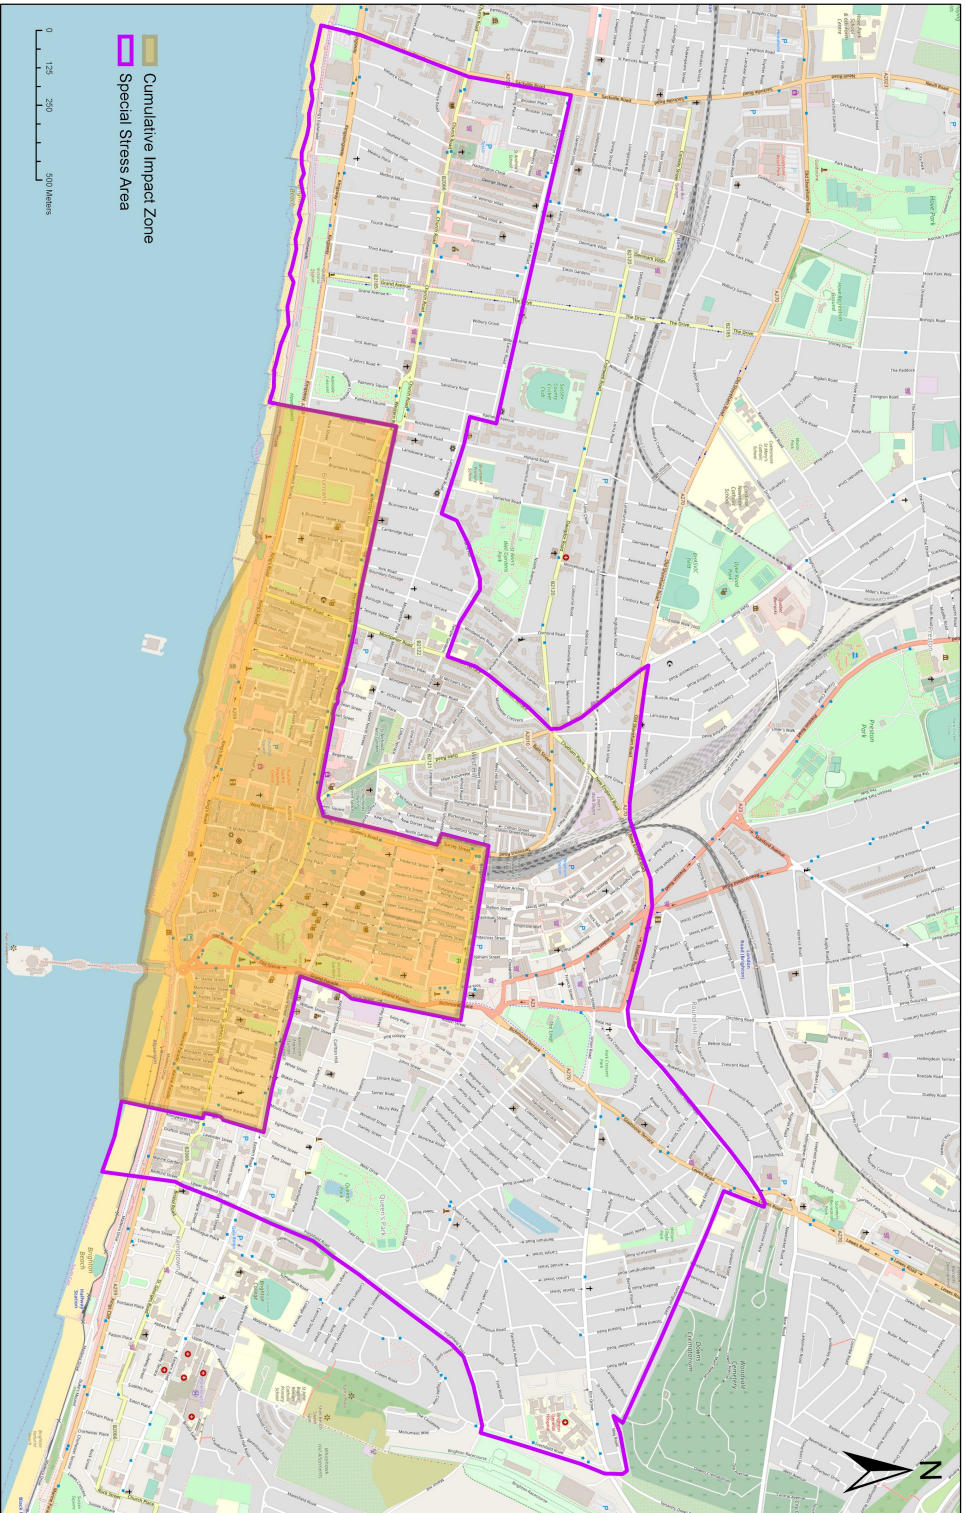

Special Stress Area & Cumulative Impact Zone, January 2020

Brighton & Hove Public Health Intelligence, 2020
© OpenStreetMap (and) contributors, CC-BY-SA © Crown Copyright. All rights reserved. Licence: 100020999. Brighton & Hove City Council, 2019. Cities Revealed © 2018